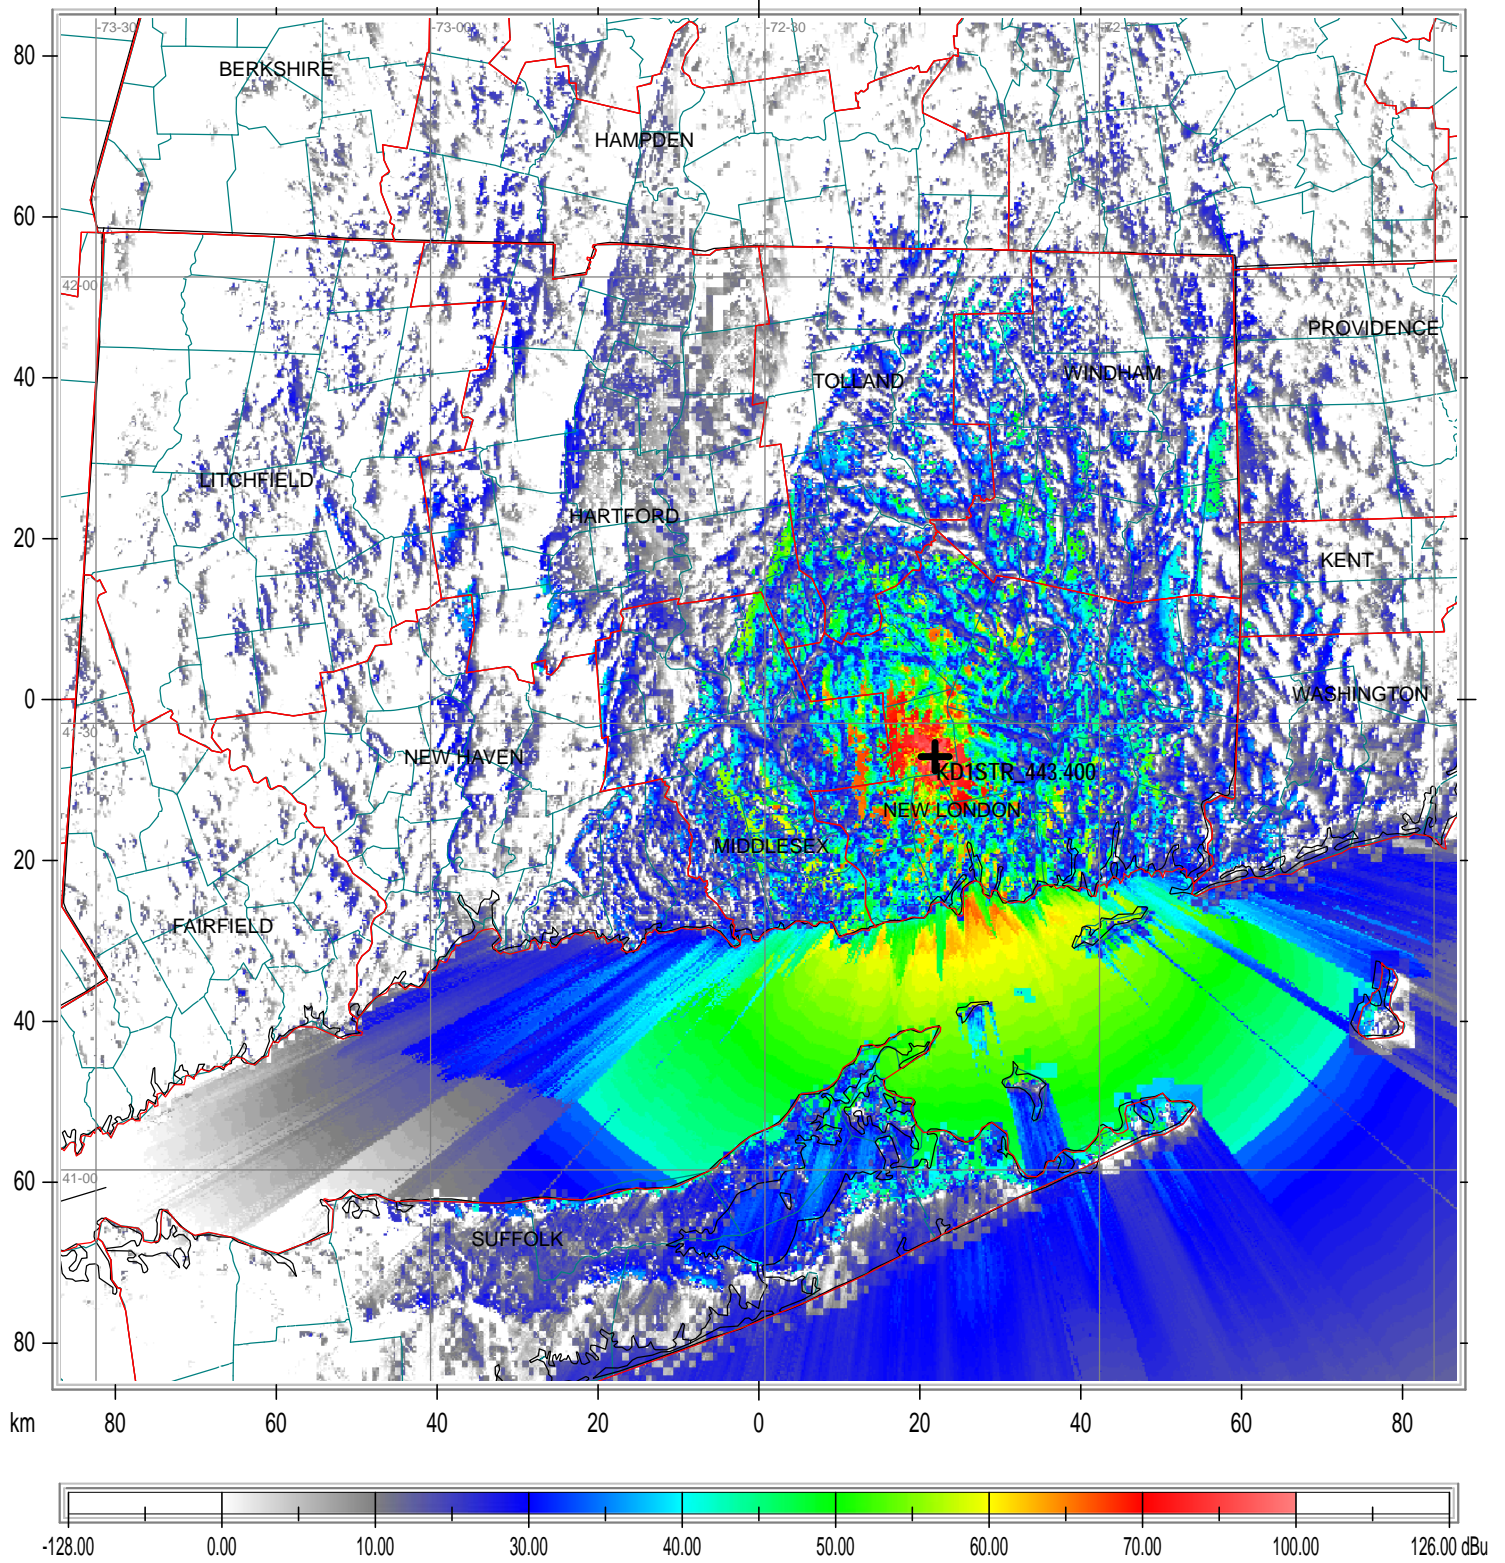

443.400 Salem

County Borders    State Borders    Railroads    Lat/Lon Grid